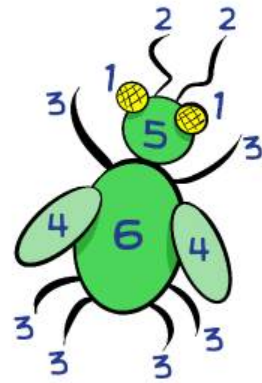

BEETLE DRIVE

Throw the die in turn.

You must throw a 6 for your body before you can add any other body part.

The first to complete a beetle in the room shouts BEETLE! and everyone else stops immediately.

Score 1 point for each body part on your Beetle.

Highest and lowest score in each group move to the next table.

Highest score at the end is crowned Beetle Champion!

			1
			2
			3
Game 1 - Score	Game 2 - Score	Game 3 - Score	
			4
			5
			6
Game 4 - Score	Game 5 - Score	Game 6 - Score	
			7
			8
			9
Game 7 - Score	Game 8 - Score	Game 9 - Score	